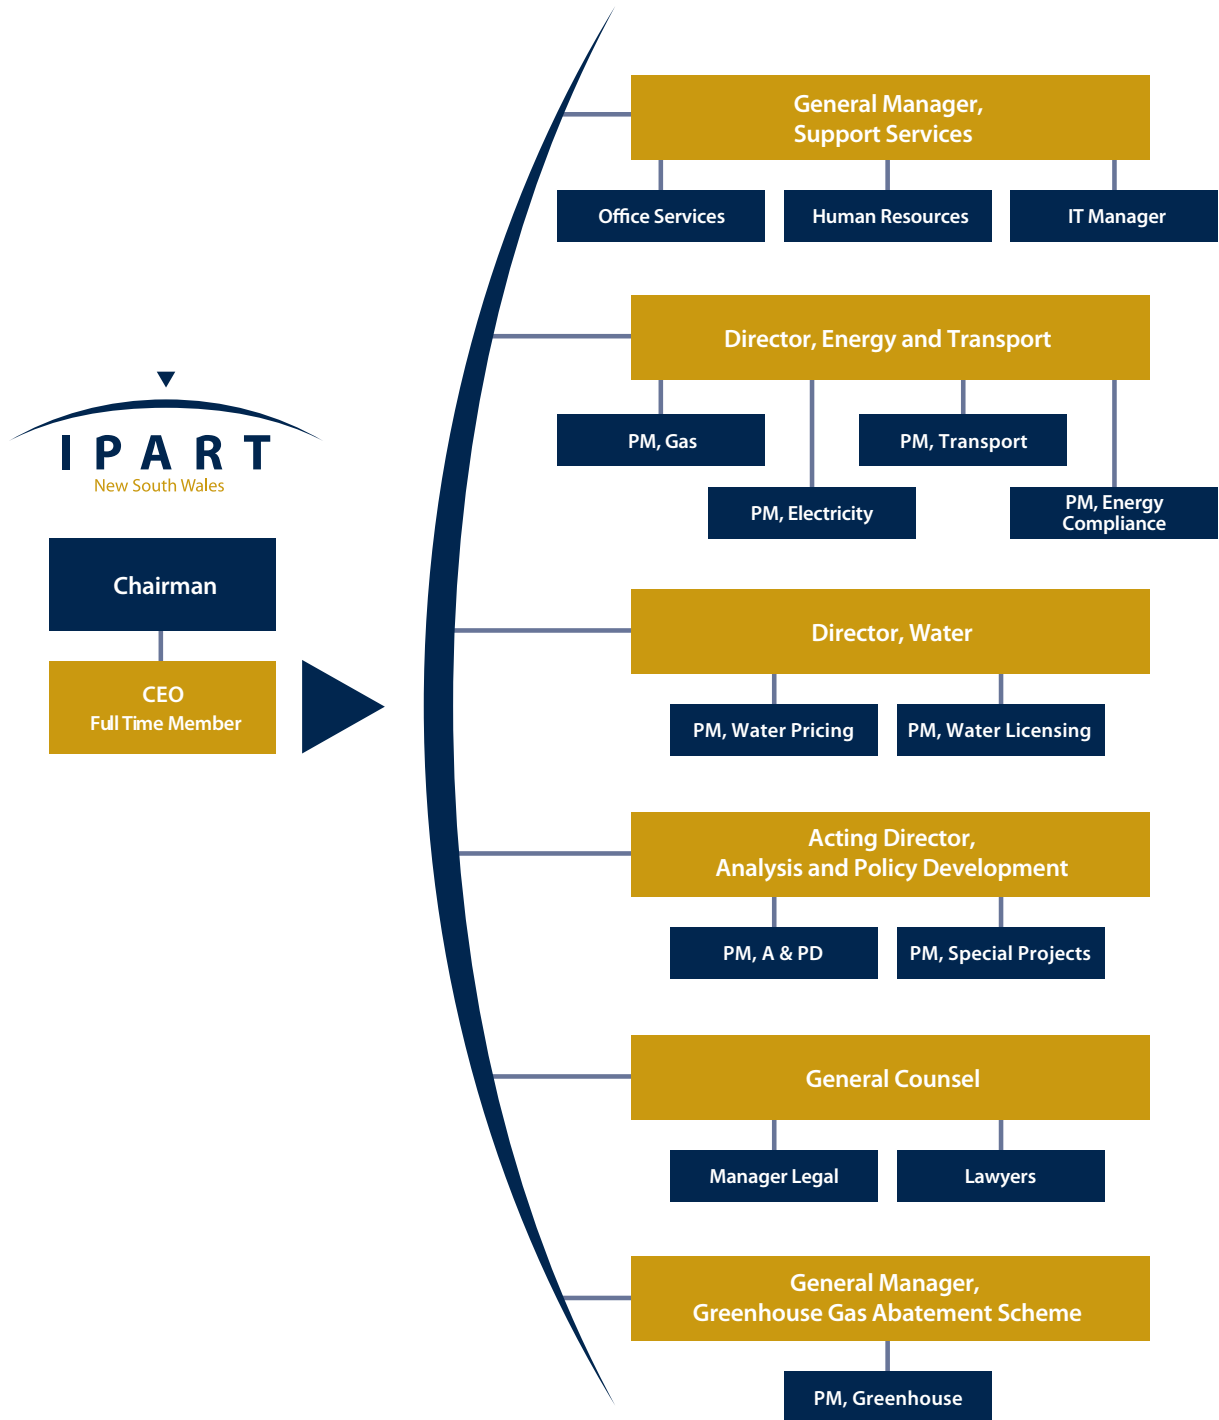

Organisational Structure

PM – Program Manager