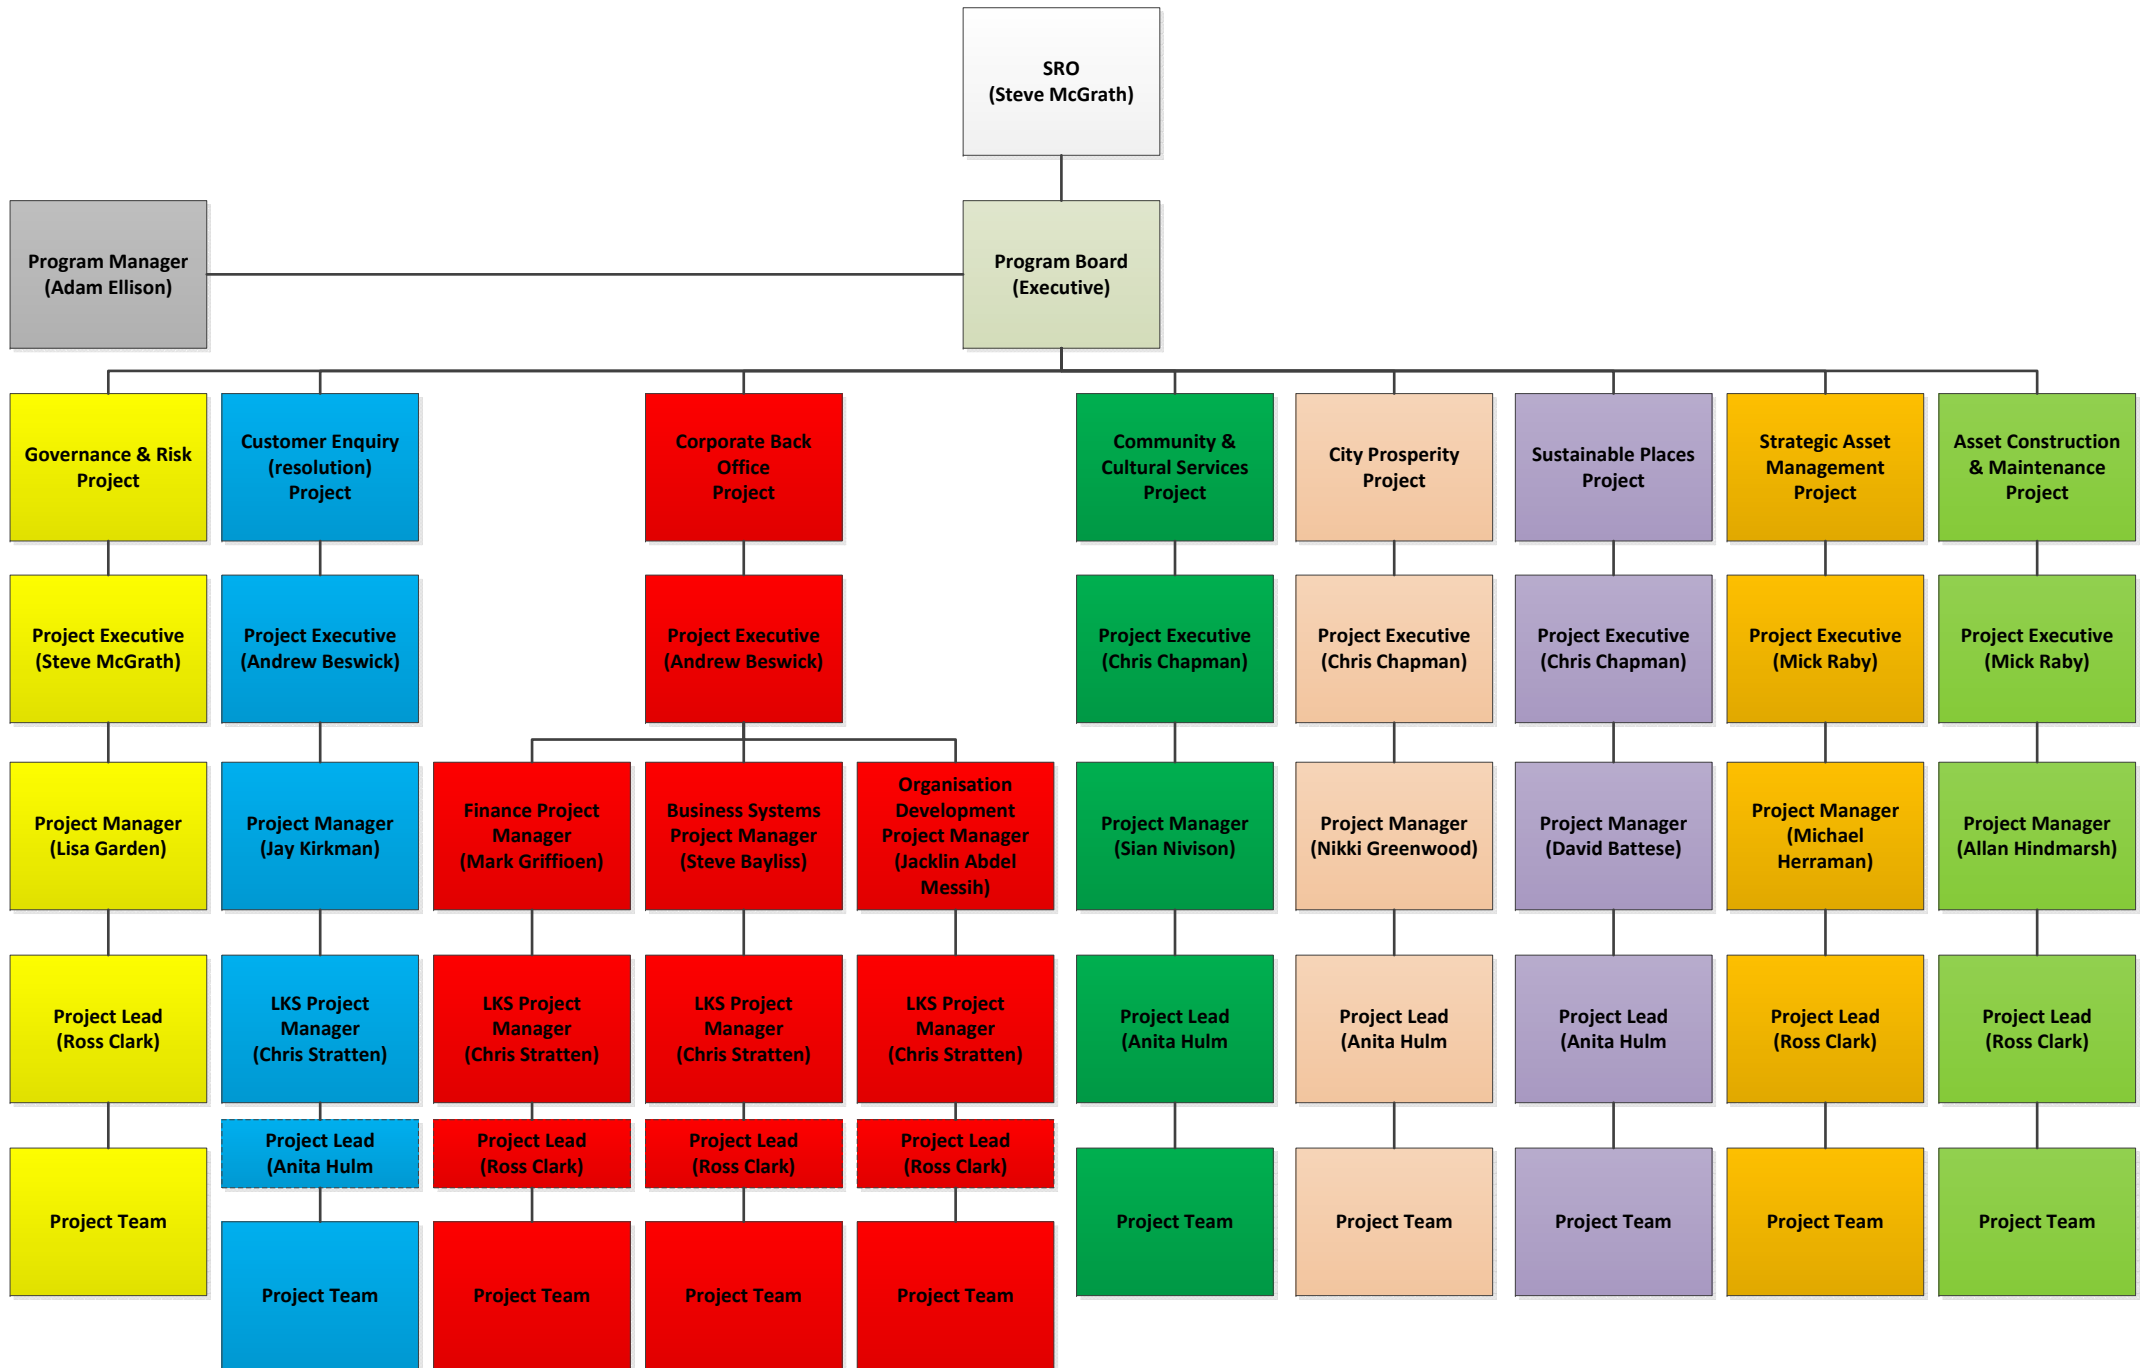

Transformation to Sustainability (T2S) Program Structure

COFFS HARBOUR CITY COUNCIL
Locked Bag 155 COFFS HARBOUR NSW 2450
www.coffsharbour.nsw.gov.au