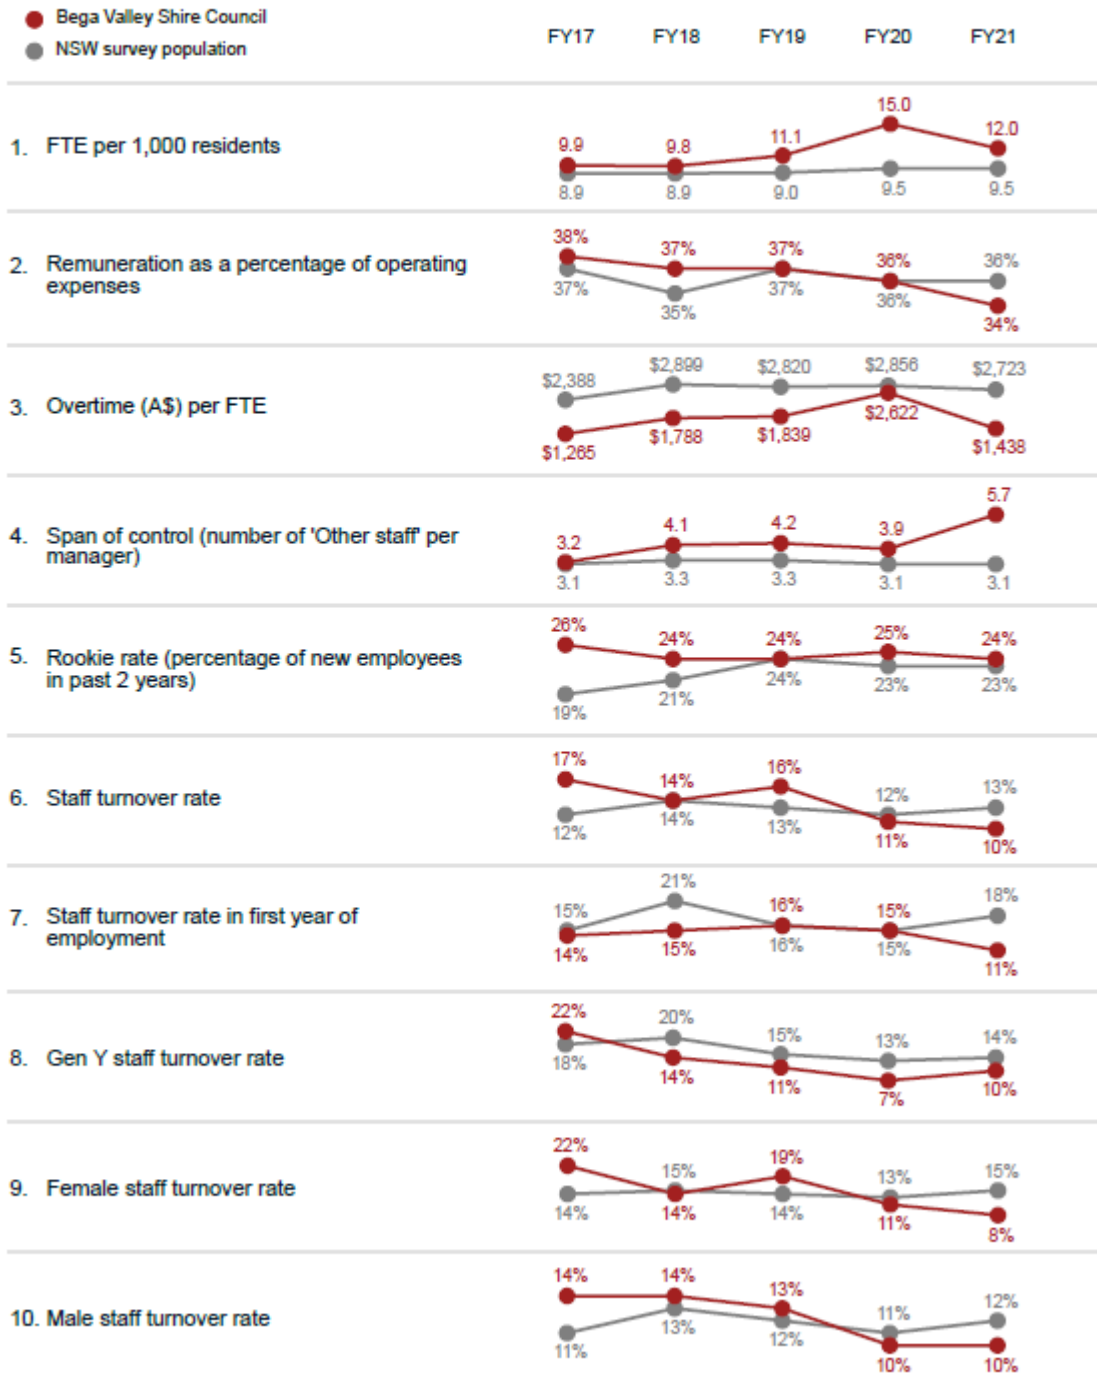

## Who joined and who left your council during FY21?

## Does your council have a gender-diverse workforce?

40% of your employees are women

50% of your employees at manager level and above are women

Male Female

## Workforce Trend Summary

Bega Valley Shire Council