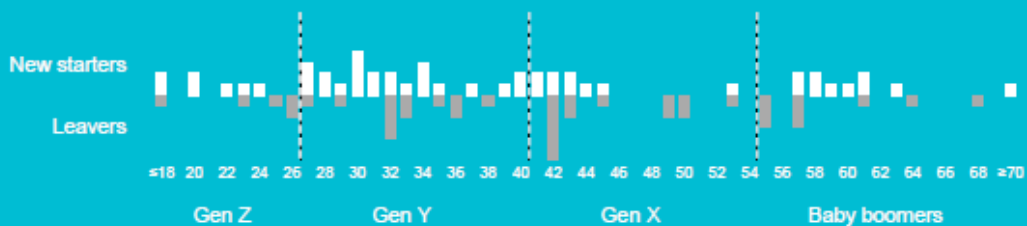

Does your council have a gender-diverse workforce?

40% of your employees are women

50% of your employees at manager level and above are women